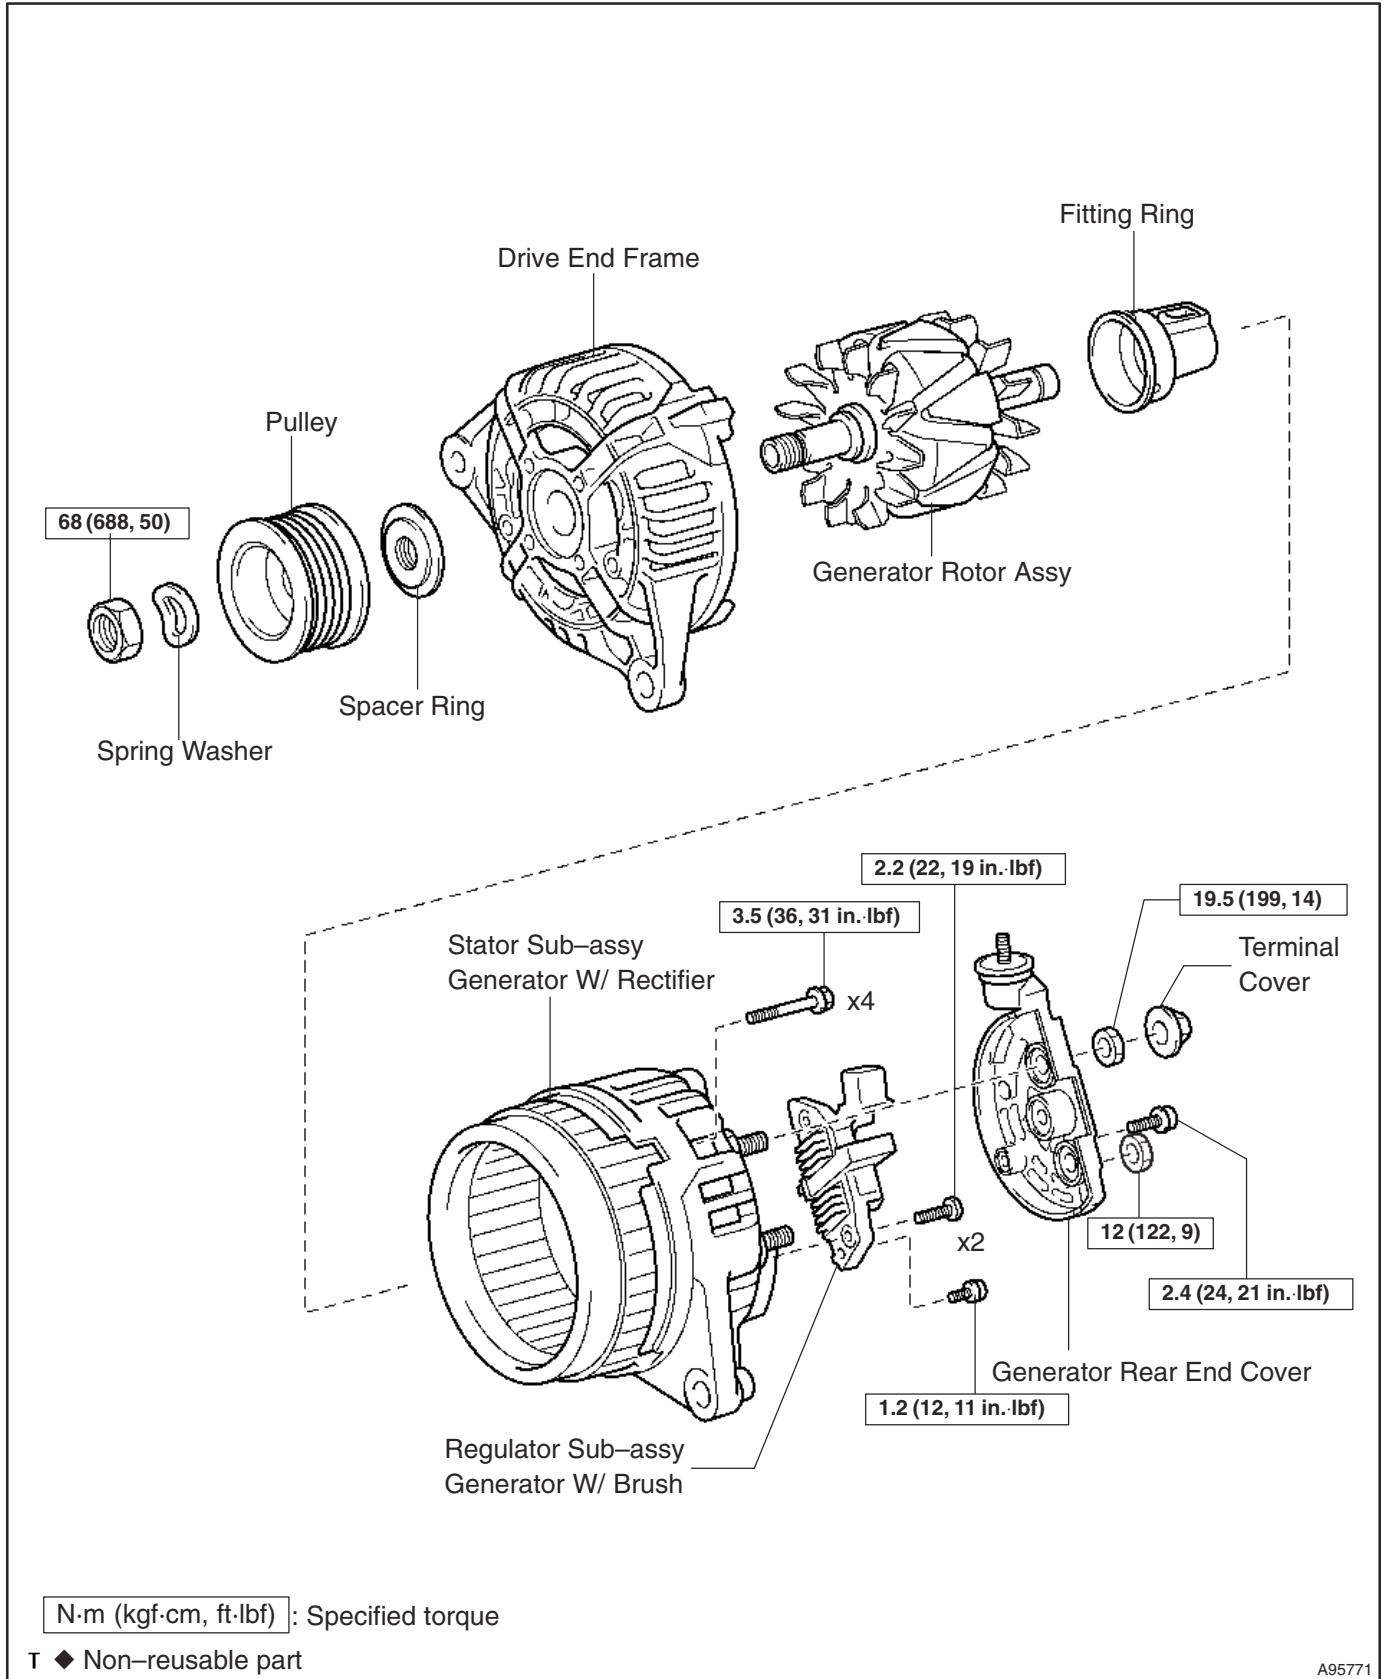

GENERATOR ASSY (BOSCH MADE)(1ZZ-FE/3ZZ-FE) COMPONENTS

1900J-03

A95771