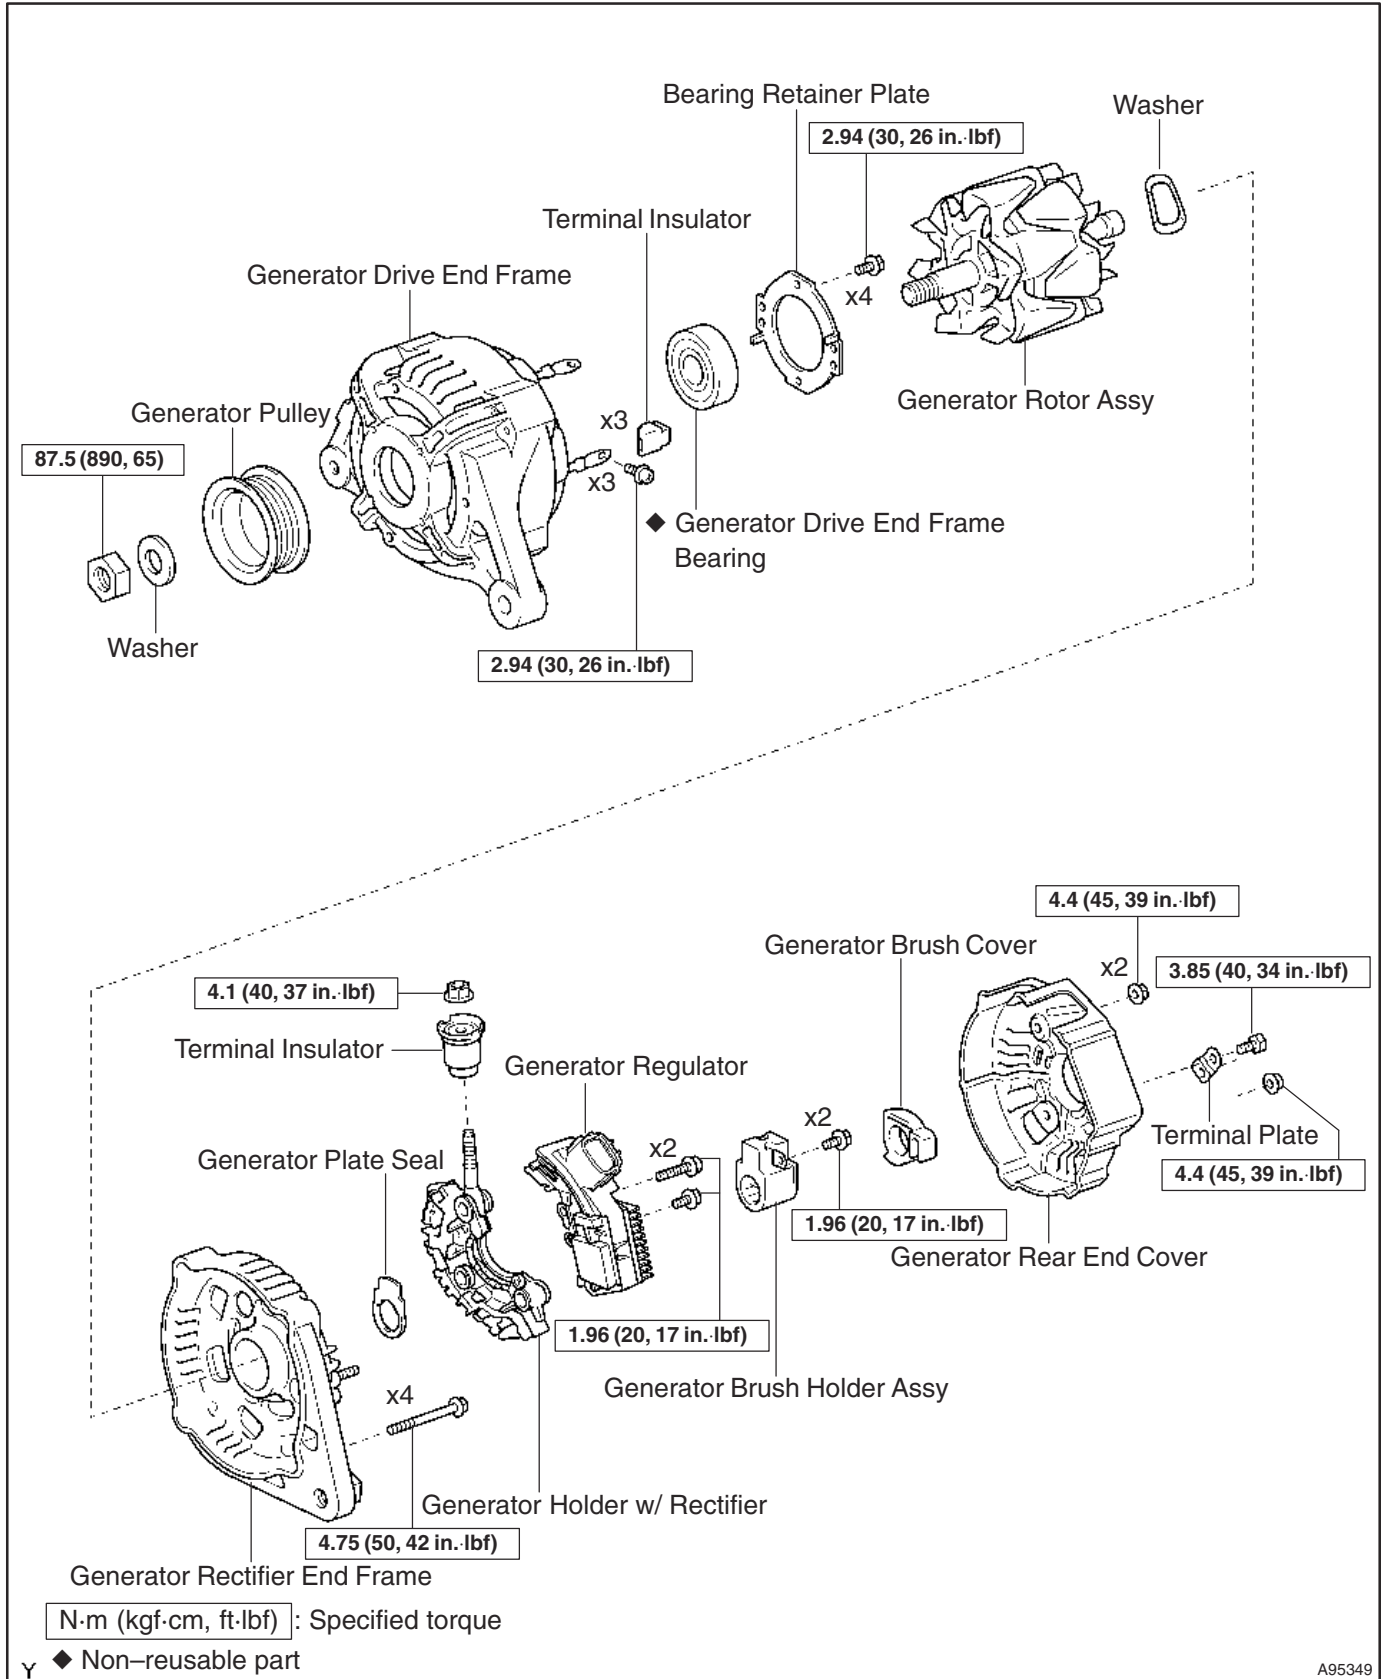

GENERATOR ASSY (DENSO MADE) (1ZZ-FE/3ZZ-FE) COMPONENTS

190ZR-01

A95349